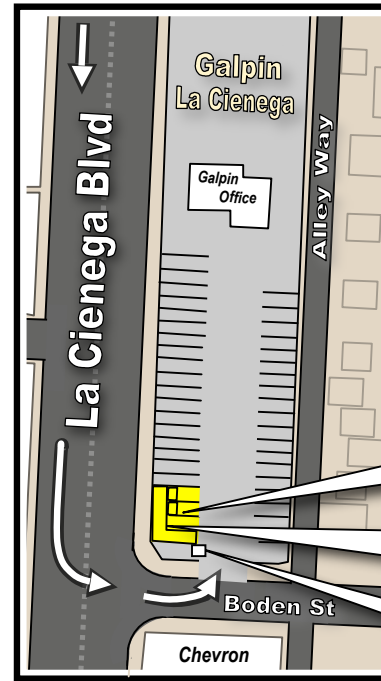

From HOLLYWOOD

1. LA CIENEGA BLVD southbound
2. Continue south past the 10 Freeway
3. Go south another 1.0 Miles and TURN LEFT onto BODEN ST eastbound
4. Immediately TURN LEFT into the GALPIN LA CIENEGA PARKING LOT
5. Heavy Artillery is located in the first 3 parking spaces on the left as you enter through gate

From DOWNTOWN

1. 10 FWY WEST
2. Exit "WASHINGTON BLVD / FAIRFAX AVE"
3. From the offramp TURN LEFT onto WASHINGTON BLVD westbound
4. Turn LEFT onto FAIRFAX Ave southbound
5. Merge to the Left Most Lane
6. Turn LEFT onto LA CIENEGA BLVD from the Left Most Lane
7. Go one block and TURN LEFT onto BODEN ST eastbound
8. Immediately TURN LEFT into the GALPIN LA CIENEGA PARKING LOT
9. Heavy Artillery is located in the first 3 parking spaces on the left as you enter through gate

DRIVERS: Please register your personal vehicle with the Galpin Studio Rentals office for security purposes. Please park your vehicle in the spaces designated for Heavy Artillery only. Our trucks are park in the first 3 spaces on your left as you enter the lot.

Heavy Artillery Production Rentals
Located in Galpin Studio Rentals La Cienega Lot
3200 S. La Cienega Blvd
Los Angeles 90016
310.295.1202 Tel/Fax

After Hours Pick Up / Return Lockers
• Combo Needed •

Heavy Artillery Office Warehouse Parking Area
• First Three Spaces on the Left •

Heavy Artillery Production Rentals

3200 S. La Cienega Blvd
Los Angeles 90016
310.295.1202 Phone / Fax
Located in Galpin Studio Rentals La Cienega Lot

rentals@heavyartilleryrentals.com
www.heavyartilleryrentals.com